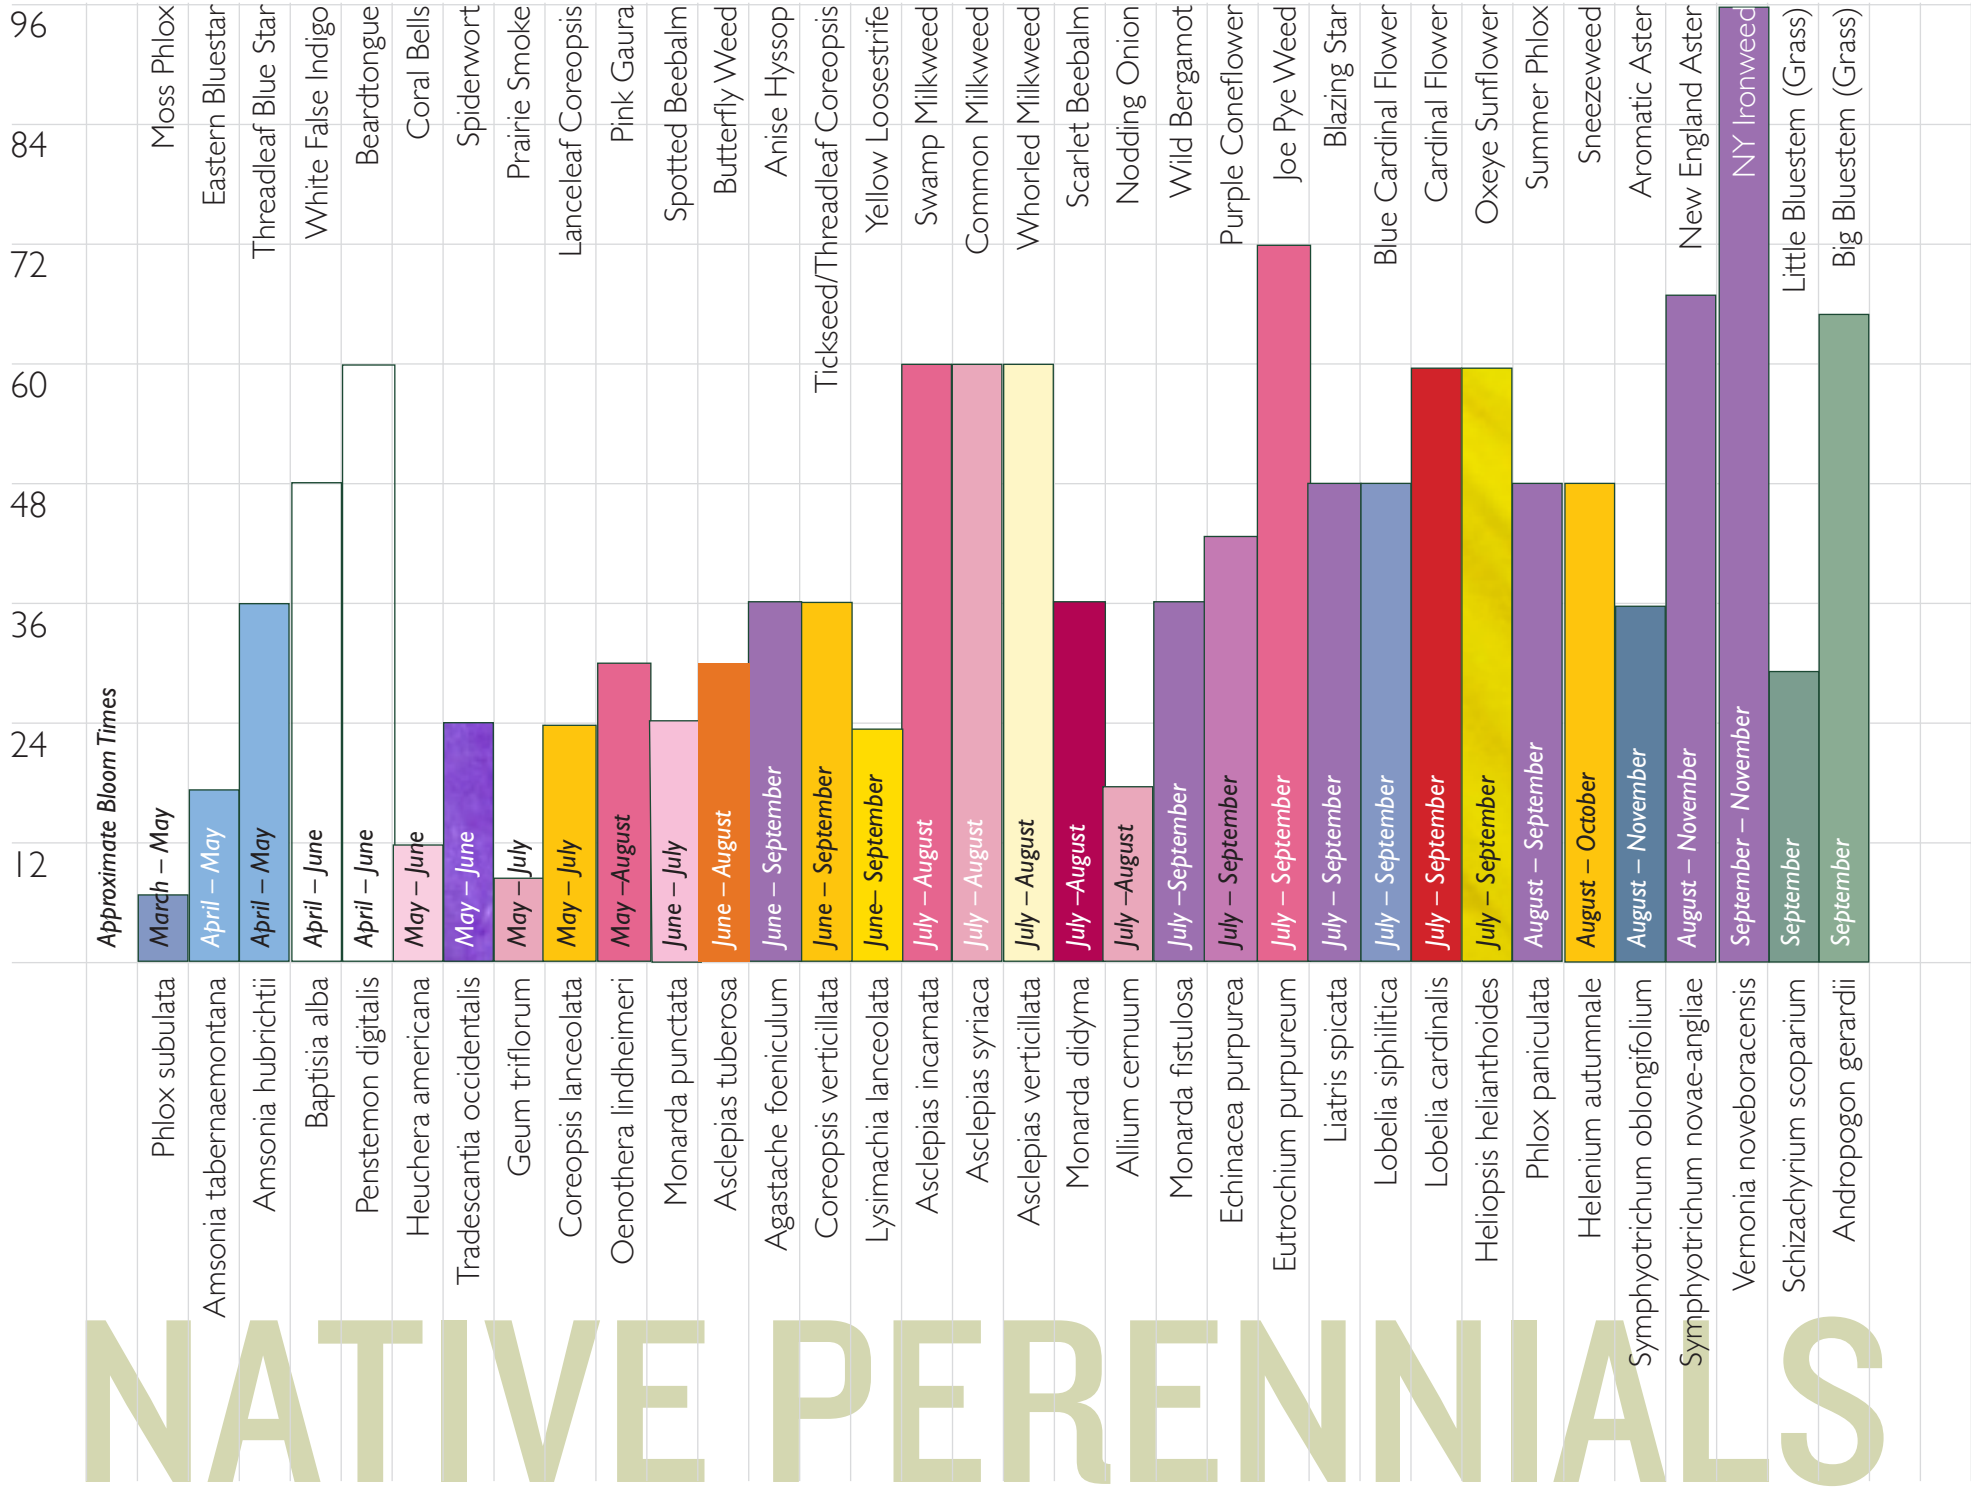

Approximate Bloom Color and Plant Height in Inches

# NATIVE PERENNIALS